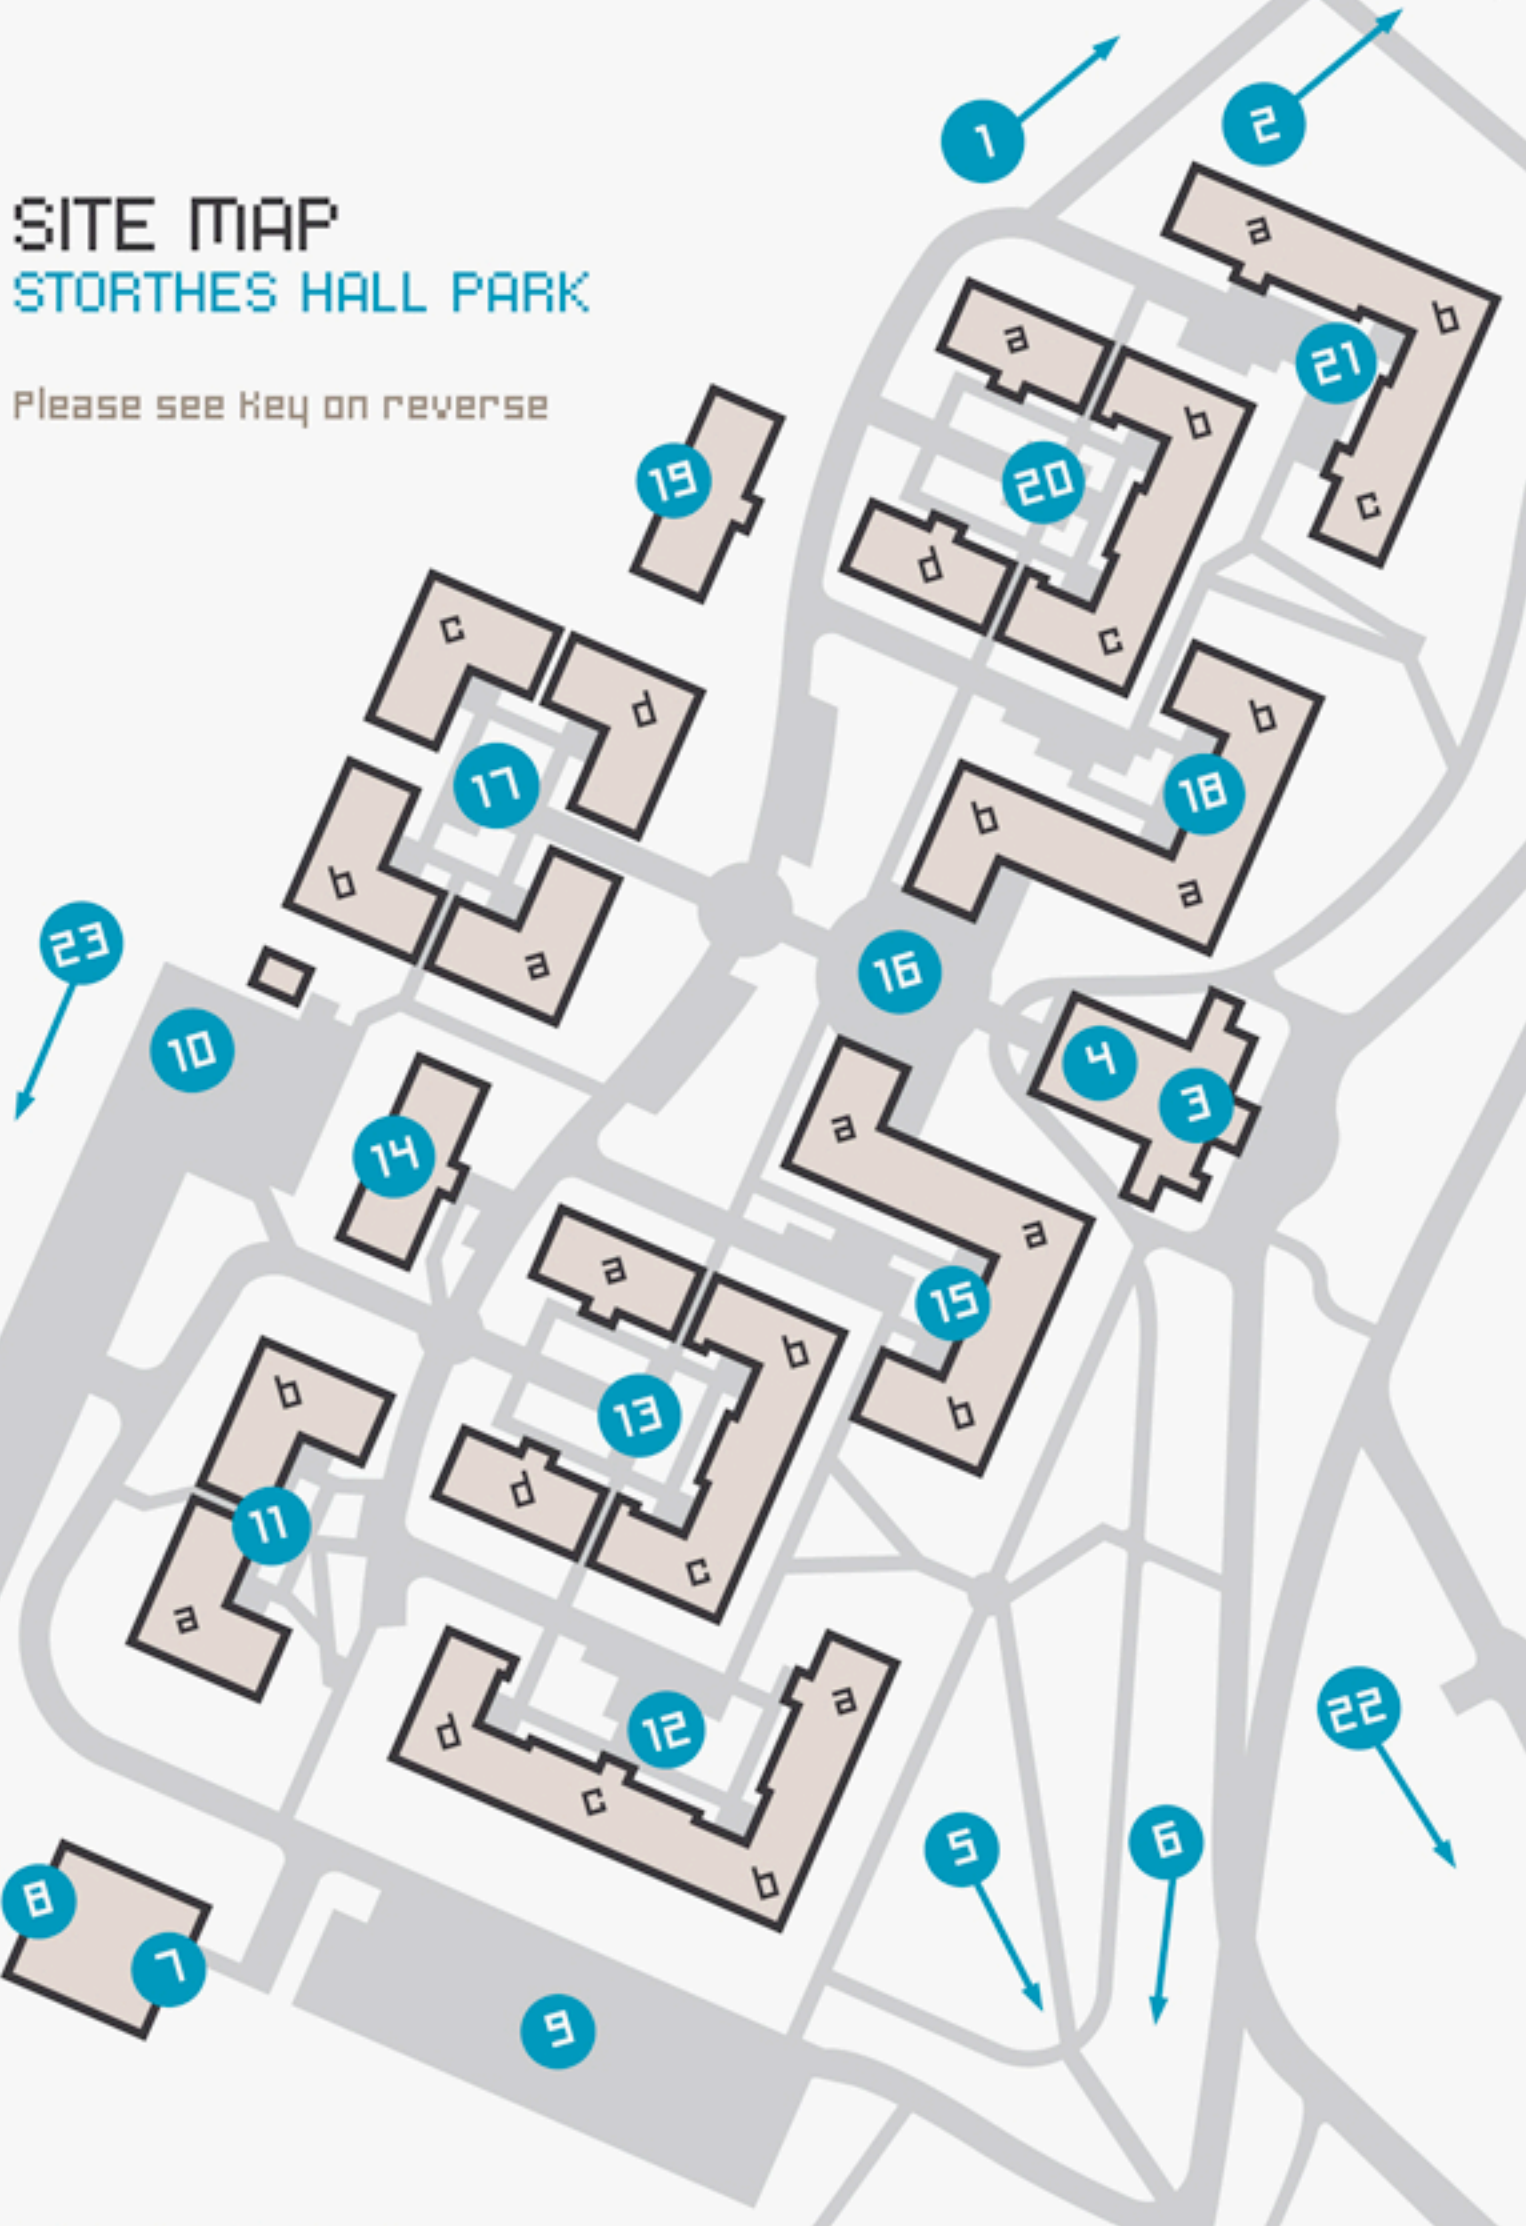

# SITE MAP

## STORTHES HALL PARK

Please see Key on reverse

### SITE MAP KEY

- |                      |                        |
|----------------------|------------------------|
| 1 Entrance           | 13 Saville Court       |
| 2 East Lodge         | 14 Anchor Court        |
| 3 D-Mall             | 15 Laycock Court       |
| 4 Reception          | 16 Myers Court         |
| 5 DBar Entertainment | 17 Cinder Hill Court   |
| 6 Conference Suite   | 18 North Spring Court  |
| 7 Bodywise Gym       | 19 High Green Court    |
| 8 Laundrette         | 20 Jenkinson Court     |
| 9 Car Park A         | 21 Lower Hartley Court |
| 10 Car Park B        | 22 Sports Pitches      |
| 11 Slade Court       | 23 Exit                |
| 12 Boothroyd Court   |                        |

### YOUR ADDRESS

Courtyard, Stairwell  
Flat Number  
Storthes Hall Park  
Student Village  
Storthes Hall Lane  
Kirkburton, Huddersfield  
[see info booklet for postcode]