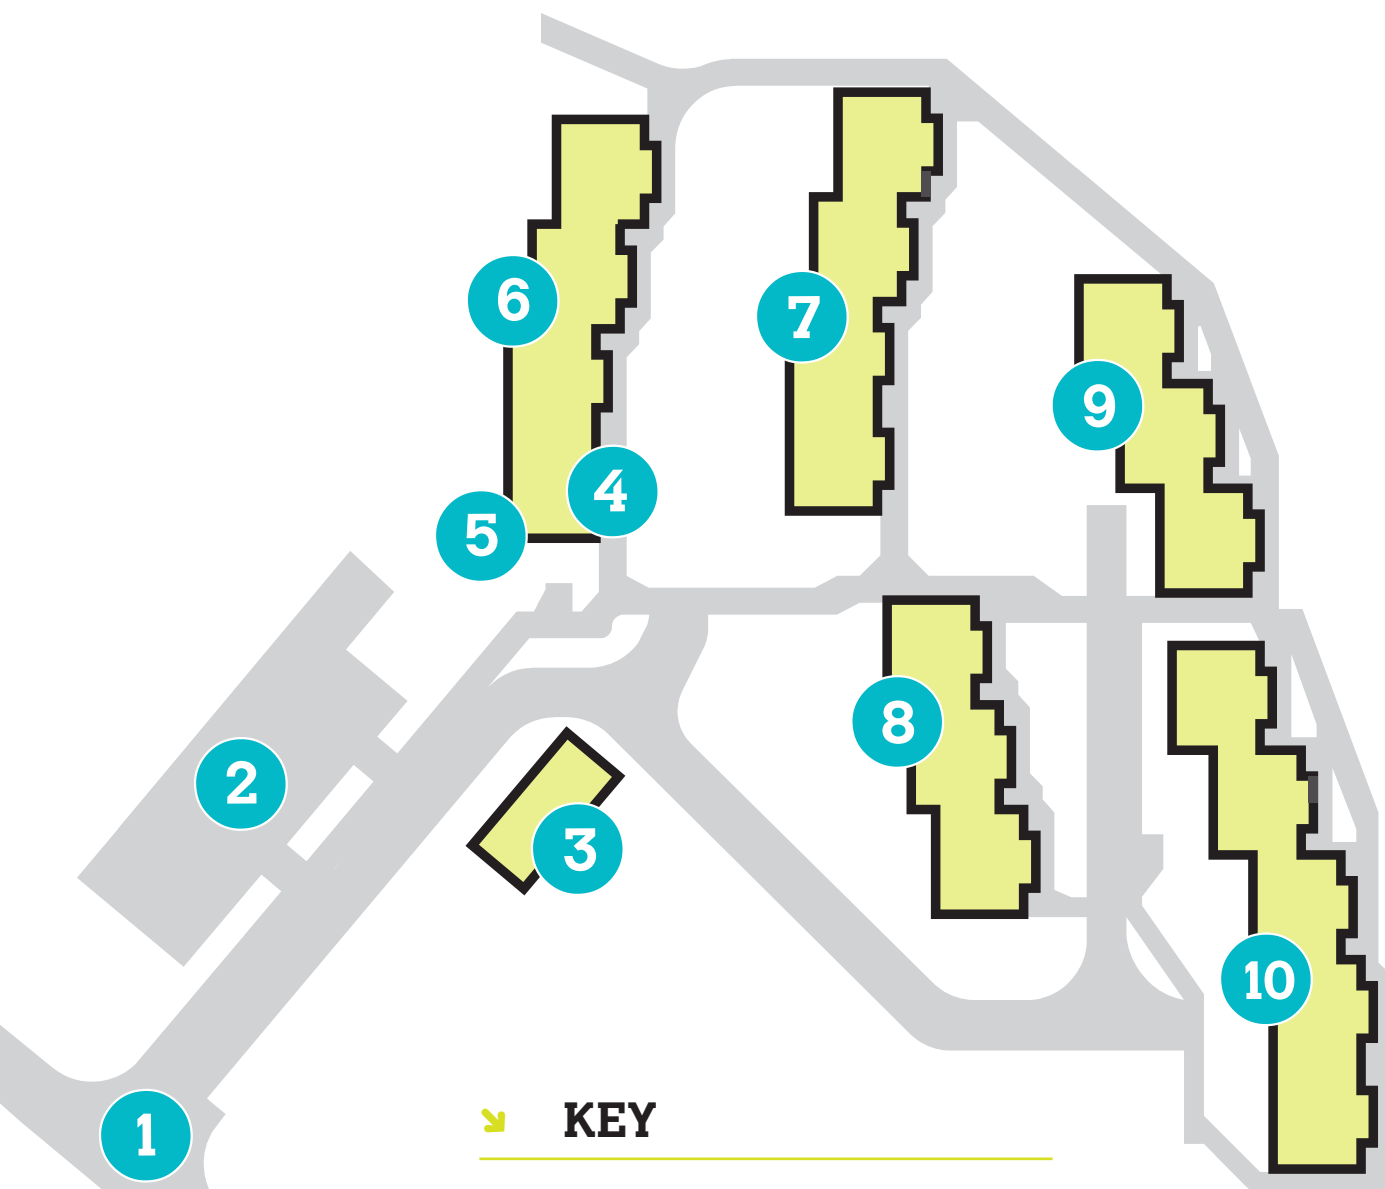

AshenhurstHouses

KEY

- 1 Entrance/Exit
- 2 Car Park
- 3 Security Cabin
- 4 Laundrette
- 5 Communal Lounge
- 6 Terrace 1: Houses 1-8
- 7 Terrace 2: Houses 9-16
- 8 Terrace 3: Houses 17-23
- 9 Terrace 4: Houses 24-28
- 10 Terrace 5: Houses 29-38